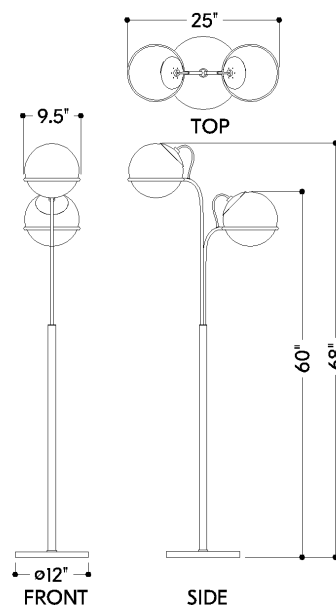

## DIMENSIONS

Height: 68"

Width/Diameter: 12"

Length: 25"

Canopy/Backplate: 10"

Product Weight: 18.85lb

Canopy/Backplate Shape: Round

Sloped Ceiling Compatible: No

## Shade

Shade 1: Glass

Shade 1 Finish: Cloud

Shade 1 Top Width: 9"

Shade 1 Height: 8.5"

### Bulb 1

Bulb Included: No

Socket: E26 Medium Base

Bulb Type: A19

Max Wattage: 15

Bulb Quantity: 2

Bulb Included: No

Wire Length: 8"

## SHIPPING

Carton 1: 43" x 31" x 15"

Carton 1 Weight: 28lb

Shipping Method: Ground

Country of Origin: CN

HUDSON VALLEY  
LIGHTING GROUP

| [hvlgroup.com](http://hvlgroup.com) | 1.800.814.3993

REVISED 3.11.2022