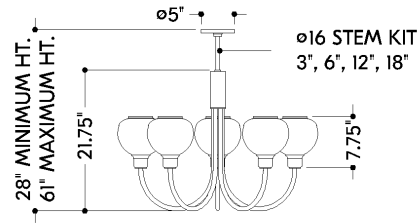

ESTELLE

H990805-AGB

At the intersection of transitional and modern design, the Estelle family features relatable silhouettes with striking glasswork. The elongated J-arms arc upwards to support naturally rounded glass shades. Combining the cloudy Sfumato glass with classic Aged Brass metalwork results in a warm, inviting lighting experience. Available as a 1-light sconce and a 3 or 5-light chandelier, Estelle lends a sense of soft elegance to any space.

FINISHES

AGED BRASS

Coastal Suitable Finish (EPM): No

DIMENSIONS

Height: 21.75"

Width/Diameter: 32.25"

Minimum Height: 28"

Maximum Height: 61"

Canopy/Backplate: 5"

Hanging Type: 1-3" / 1-6" / 1-12" / 1-18" Stems

Product Weight: 22.84lb

Canopy/Backplate Shape: Round

Sloped Ceiling Compatible: No

Living Finish: No

Uplight Only: No

Shade

Shade 1: Glass

Shade 1 Finish: Sfumato

Shade 1 Top Width: 3.75"

Shade 1 Bottom L/W: 0" / 7.25"

Shade 1 Height: 8"

ELECTRICAL

Bulb 1

Bulb Included: No

Socket: E12 Candelabra Base

Bulb Type: B11

Max Wattage: 10

Bulb Quantity: 5

Wire Length: 120"

Cord Type: B & W TEFLON W/ GROUND WIRE

Gem Box Required (2"x3"): No

Dark Sky: No

SHIPPING

Carton 1: 31" x 31" x 26"

Carton 1 Weight: 23lb

Shipping Method: Truck Only

Country of Origin: VN

FRONT