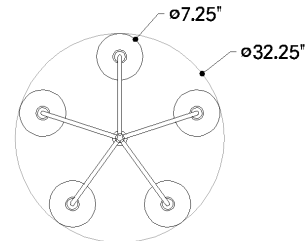

FINISHES

AGED BRASS

Coastal Suitable Finish (EPM): No

DIMENSIONS

Height: 21.75"

Width/Diameter: 32.25"

Minimum Height: 28"

Maximum Height: 61"

Canopy/Backplate: 5"

Hanging Type: 1-3" / 1-6" / 1-12" / 1-18" Stems

Product Weight: 22.84lb

Canopy/Backplate Shape: Round

Sloped Ceiling Compatible: No

Living Finish: No

Uplight Only: No

Shade

Shade 1: Glass

Shade 1 Finish: Sfumato

Shade 1 Top Width: 3.75"

Shade 1 Bottom L/W: 0" / 7.25"

Shade 1 Height: 8"

ELECTRICAL

Bulb 1

Bulb Included: No

SHIPPING

Carton 1: 31" x 31" x 26"

Carton 1 Weight: 23lb

Shipping Method: Truck Only

Country of Origin: VN

FRONT

BOTTOM