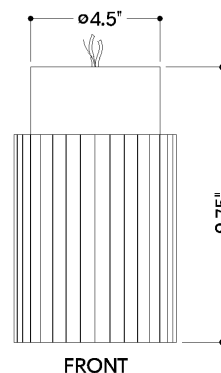

## DIMENSIONS

Height: 9.75"

Width/Diameter: 5.75"

Canopy/Backplate: 4.5"

Product Weight: 3.5lb

Canopy/Backplate Shape: Round

Sloped Ceiling Compatible: No

Living Finish: No

## Shade

Shade 1: Ceramic

Shade 1 Top Width: 5.75"

Shade 1 Height: 7.25"

Gem Box Required (2"x3"): No

Dark Sky: No

## SHIPPING

Carton 1: 16" x 10" x 11"

Carton 1 Weight: 5lb

Shipping Method: Ground

Country of Origin: VN

FRONT

BOTTOM