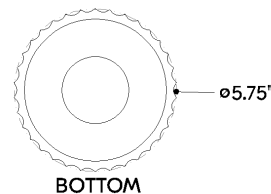

## DIMENSIONS

Height: 9.75"

Width/Diameter: 5.75"

Canopy/Backplate: 4.5"

Product Weight: 3.5lb

Canopy/Backplate Shape: Round

Sloped Ceiling Compatible: No

Living Finish: No

## Shade

Shade 1: Ceramic

Shade 1 Top Width: 5.75"

Shade 1 Height: 7.25"

## SHIPPING

Carton 1: 16" x 10" x 11"

Carton 1 Weight: 5lb

Shipping Method: Ground

Country of Origin: VN

FRONT

BOTTOM