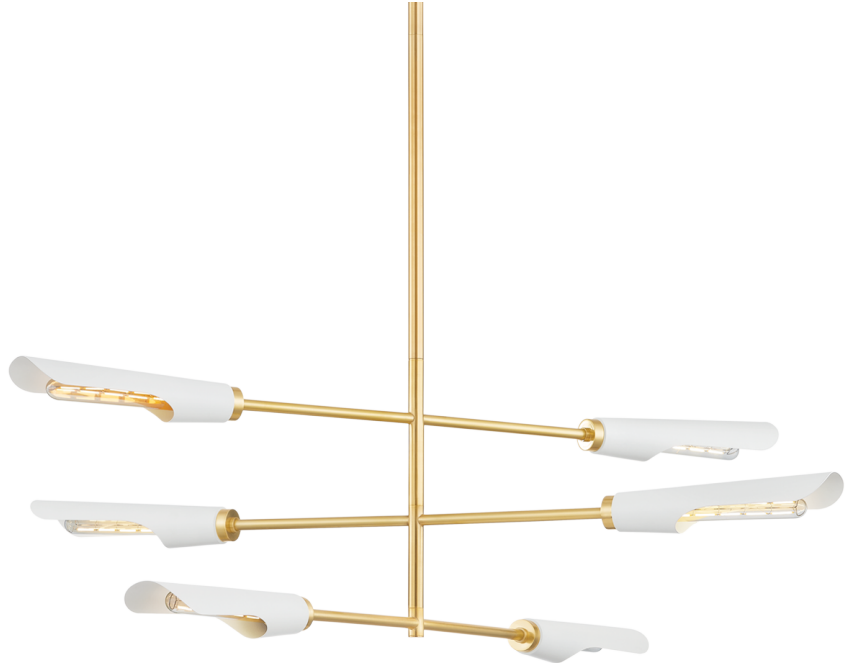

HARPERROSE

H828806-AGB/SWH

Sculptural and statement-making, Harperrose combines clean-line modernism with a playful touch. Recalling the clouds, this mobile-inspired design features an Aged Brass framework with shades in a Soft White finish. Mixing form with function, it directs light downwards, providing illumination over a large area. Available as a chandelier or wall sconce. Part of THELIFESTYLEDCO® collection.

FINISHES

AGED BRASS/SOFT WHITE (AGB/SWH)

DIMENSIONS

Height: 15.5"

Width/Diameter: 48"

Length: "

Minimum Height: 19"

Maximum Height: 55"

Canopy/Backplate: 6"

Hanging Type:

Product Weight: 8.38lb

GLASS

Attachment:

Glass 1: Steel

Glass 2:

LAMPING