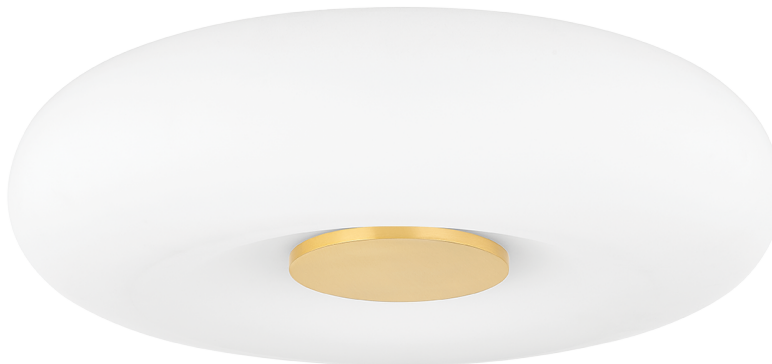

# IMANI

H789501-AGB

An LED allows Imani's soft, cloud-like form to make a big impact close to the ceiling. A metal button in Aged Brass or Polished Nickel at the center breaks up the large, rounded silhouette. This low profile flush mount is an obvious choice in hallways or bathrooms, but works well on lower ceilings and smaller spaces throughout the home.

## FINISHES

AGED BRASS (AGB)

POLISHED NICKEL (PN)

Coastal Suitable Finish (EPM): No

## DIMENSIONS

Height: 3.75"

Width/Diameter: 13.75"

Canopy/Backplate: 8"

Product Weight: 5.3lb

Canopy/Backplate Shape: Round

Sloped Ceiling Compatible: No

Living Finish: No

## Shade

Shade 1: Glass

Shade 1 Finish: Opal Matte

Shade 1 Top Width: 8.25"

Shade 1 Bottom L/W: 0" / 13.75"

Shade 1 Height: 3.75"