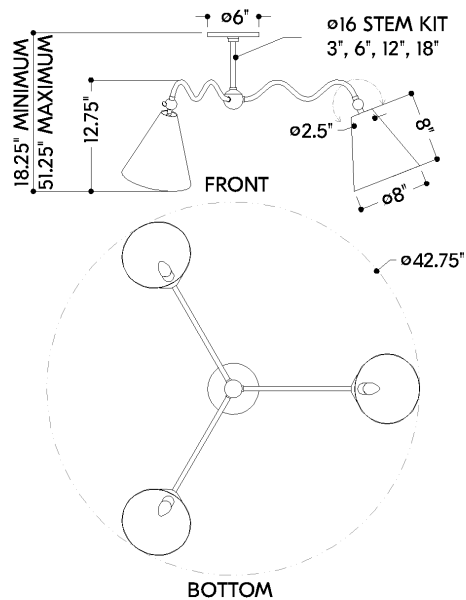

## DIMENSIONS

Height: 12.75"

Width/Diameter: 42.75"

Minimum Height: 18.25"

Maximum Height: 51.25"

Canopy/Backplate: 6"

Hanging Type: 1-3" / 1-6" / 1-12" / 1-18" Stems

Product Weight: 5.56lb

## Shade

Shade 1: Linen

Shade 1 Finish: White

Shade 1 Top Width: 2.5"

Shade 1 Bottom L/W: 0" / 8"

Shade 1 Height: 8"

Cord Type: B & W TEFLON W/ GROUND WIRE

Gem Box Required (2"x3"): No

Dark Sky: No

## SHIPPING

Carton 1: 31" x 27" x 11"

Carton 1 Weight: 11lb

Shipping Method: Ground

Country of Origin: CN

HUDSON VALLEY  
LIGHTING GROUP

| [hvlgroup.com](http://hvlgroup.com) | 1.800.814.3993

REVISED 3.11.2022