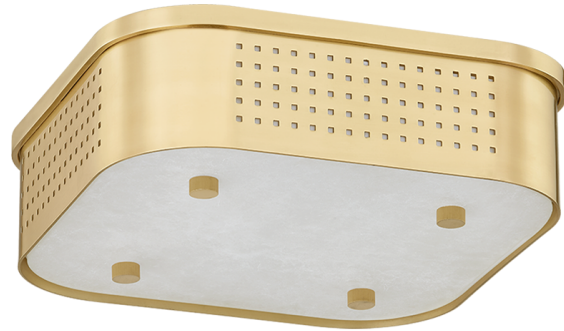

MADISON SQUARE

4114-AGB

Bringing two striking materials together, Madison Square features a thick panel of alabaster recessed into a sleek metal shade. Perforations in the shade add a graphic edge to this flush mount while facilitating side illumination. When the LED is illuminated, the milky alabaster comes alive with a warm, welcoming glow. Choose between two distinctive finish options: Aged Brass for a timeless elegance or Distressed Bronze for a more industrial feel.

*Due to the one-of-a-kind nature of the medium, exact colors and patterns may vary slightly from the image shown.

FINISHES

AGED BRASS

Coastal Suitable Finish (EPM): No

DIMENSIONS

Height: 4.25"

Width/Diameter: 13.25"

Length: 13.25"

Canopy/Backplate: 13.25"

Product Weight: 14.3lb

Canopy/Backplate Shape: Square

Sloped Ceiling Compatible: No

Living Finish: No

Uplight Only: No

Shade

Shade 1: Natural Stone

Shade 1 Finish: Alabaster

Shade 1 Top Length: 12.5"

Shade 1 Top Width: 12.5"

Shade 1 Height: 0.5"

Shade 2: Acrylic

Shade 2 Finish: White

ELECTRICAL