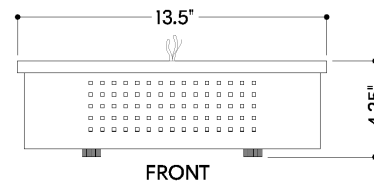

SHIPPING

Carton 1: 18" x 18" x 10"

Carton 1 Weight: 18lb

Shipping Method: Ground

Country of Origin: VN

FRONT