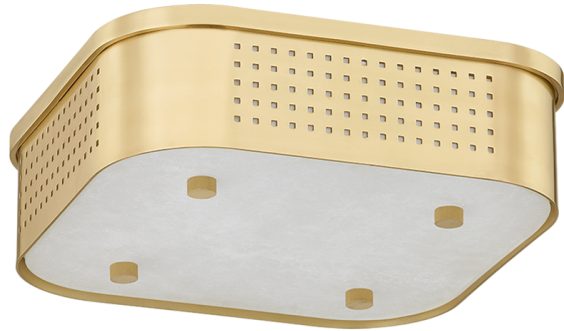

MADISON SQUARE

4114-AGB

Bringing two striking materials together, Madison Square features a thick panel of alabaster recessed into a sleek metal shade. Perforations in the shade add a graphic edge to this flush mount while facilitating side illumination. When the LED is illuminated, the milky alabaster comes alive with a warm, welcoming glow. Choose between two distinctive finish options: Aged Brass for a timeless elegance or Distressed Bronze for a more industrial feel.

*Due to the one-of-a-kind nature of the medium, exact colors and patterns may vary slightly from the image shown.

FINISHES

AGED BRASS

Coastal Suitable Finish (EPM): No

DIMENSIONS

Height: 4.25"

Width/Diameter: 13.25"

Length: 13.25"

Canopy/Backplate: 13.25"

Product Weight: 14.3lb

Canopy/Backplate Shape: Square

Sloped Ceiling Compatible: No

Living Finish: No

Uplight Only: No

Shade

Shade 1: Alabaster

Shade 1 Top Length: 12.5"

Shade 1 Top Width: 12.5"

Shade 1 Height: 0.5"

Shade 2: Acrylic

Shade 2 Finish: White

Shade 2 Height: 2.5"

ELECTRICAL