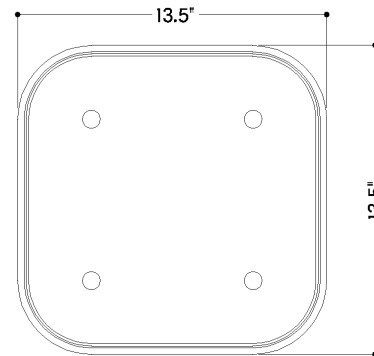

*Due to the one-of-a-kind nature of the medium, exact colors and patterns may vary slightly from the image shown.

FINISHES

AGED BRASS

Coastal Suitable Finish (EPM): No

DIMENSIONS

Height: 4.25"

Width/Diameter: 13.25"

Length: 13.25"

Canopy/Backplate: 13.25"

Product Weight: 14.3lb

Canopy/Backplate Shape: Square

Sloped Ceiling Compatible: No

Living Finish: No

Uplight Only: No

Shade

Shade 1: Alabaster

Shade 1 Top Length: 12.5"

Shade 1 Top Width: 12.5"

Shade 1 Height: 0.5"

Shade 2: Acrylic

Shade 2 Finish: White

Shade 2 Height: 2.5"

ELECTRICAL

SHIPPING

Carton 1: 18" x 18" x 10"

Carton 1 Weight: 18lb

Shipping Method: Ground

Country of Origin: VN

FRONT

BOTTOM