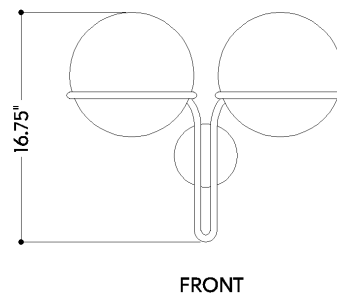

HINGHAM

3917-AGB

With an elaborately swirled framework, Hingham transports you to the Golden Age of design. Tendrils of Aged Brass wrap around large cloud glass orbs, which seem to float as they emit a soft radiance. Available as a standing lamp, chandelier, or sconce, Hingham is the picture of timeless style.

FINISHES

AGED BRASS

Coastal Suitable Finish (EPM): No

DIMENSIONS

Height: 16.75"

Width/Diameter: 20.25"

Canopy/Backplate: 4.75"

Product Weight: 7.43lb

Extension: 11.75"

Top to Center: 10.5"

Canopy/Backplate Shape: Round

Sloped Ceiling Compatible: No

Living Finish: No

Uplight Only: No

Shade

Shade 1: Glass

Shade 1 Finish: Cloud

Shade 1 Top Width: 9"

Shade 1 Height: 8.5"

ELECTRICAL

Bulb 1

Bulb Included: No

Socket: E26 Medium Base

Bulb Type: A19

Max Wattage: 15

Bulb Quantity: 2

Bulb Included: No

Wire Length: 7"

Cord Type: B & W TEFLON W/ GROUND WIRE

Gem Box Required (2"x3"): No

Dark Sky: No

SHIPPING

Carton 1: 25" x 17" x 14"

Carton 1 Weight: 13lb

Shipping Method: Ground

Country of Origin: CN

HUDSON VALLEY
LIGHTING GROUP

| hvlgroup.com | 1.800.814.3993

REVISED 3.11.2022