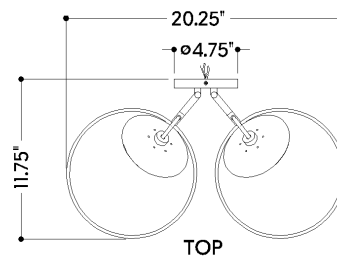

FINISHES

AGED BRASS

Coastal Suitable Finish (EPM): No

DIMENSIONS

Height: 16.75"

Width/Diameter: 20.25"

Canopy/Backplate: 4.75"

Product Weight: 7.43lb

Extension: 11.75"

Top to Center: 10.5"

Canopy/Backplate Shape: Round

Sloped Ceiling Compatible: No

Living Finish: No

Uplight Only: No

Shade

Shade 1: Glass

Max Wattage: 15

Bulb Quantity: 2

Bulb Included: No

Wire Length: 7"

Cord Type: B & W TEFLON W/ GROUND WIRE

Gem Box Required (2"x3"): No

Dark Sky: No

SHIPPING

Carton 1: 25" x 17" x 14"

Carton 1 Weight: 13lb

Shipping Method: Ground

Country of Origin: CN

HUDSON VALLEY
LIGHTING GROUP

| hvlgroup.com | 1.800.814.3993

REVISED 3.11.2022