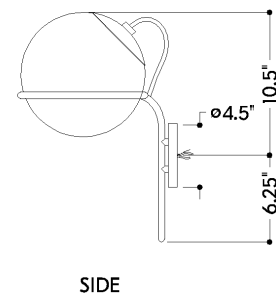

FINISHES

AGED BRASS

Coastal Suitable Finish (EPM): No

DIMENSIONS

Height: 16.75"

Width/Diameter: 20.25"

Canopy/Backplate: 4.75"

Product Weight: 7.43lb

Shade 1 Finish: Cloud

Shade 1 Top Width: 9"

Shade 1 Height: 8.5"

ELECTRICAL

Bulb 1

Bulb Included: No

Socket: E26 Medium Base

Bulb Type: A19

Max Wattage: 15

Bulb Quantity: 2

Bulb Included: No

Wire Length: 7"

Cord Type: B & W TEFLON W/ GROUND WIRE

Gem Box Required (2"x3"): No

Dark Sky: No

SHIPPING

Carton 1: 25" x 17" x 14"

Carton 1 Weight: 13lb

Shipping Method: Ground

Country of Origin: CN

HUDSON VALLEY
LIGHTING GROUP

| hvlgroup.com | 1.800.814.3993

REVISED 3.11.2022