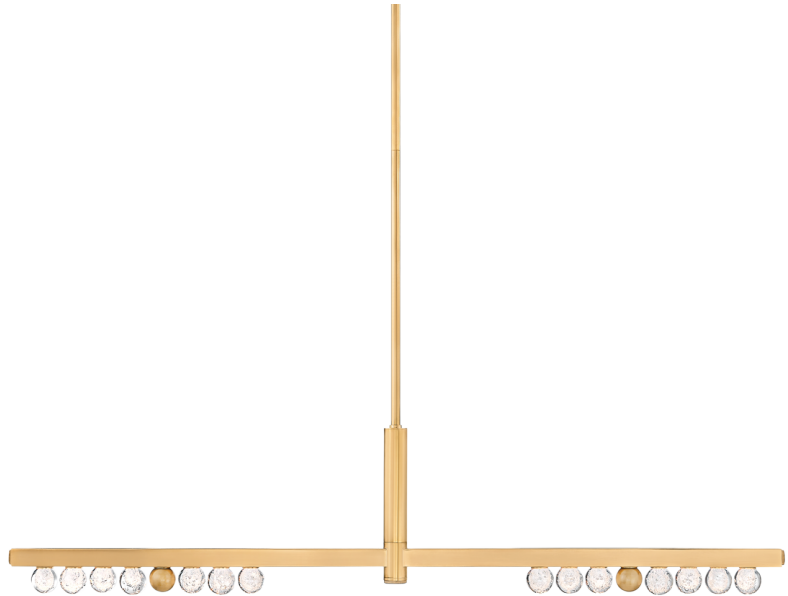

# ANNECY

382-51-VB

Bright and balanced, the crystal glass orbs of Anancy recall the glamor of an old Hollywood vanity mirror. Lined in a row on a slender Vintage Brass frame, the LED-lit orbs shine brightly over modern interiors. Available as a sconce or chandelier in two sizes, Anancy illuminates a large space with finesse.

## DIMENSIONS

Height: 11"

Width/Diameter: 6.25"

Length: 50.5"

Minimum Height: 17.75"

Maximum Height: 59.75"

Canopy/Backplate: 6.25"

Hanging Type:

Product Weight: 14.73lb

## GLASS

Attachment:

Glass 1: Crystal

Glass 2: