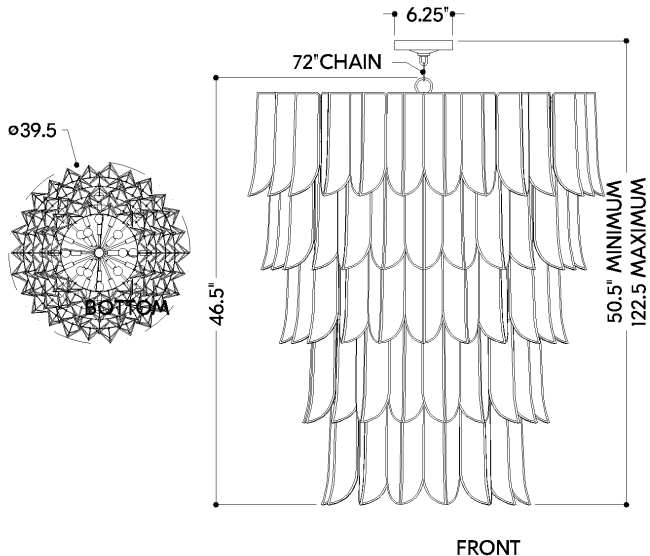

CARTAGENA

365-39-VGL

Capturing the dynamism of its namesake city, Cartagena cuts an impressive figure with its shimmering layers and exquisite materiality. Tiers of lustrous leaf-shaped panels crafted from fine Capiz Shell exude drama and decadence. Vintage Gold Leaf heightens the glamor of this statement piece, which comes as a sconce or chandelier in three sizes.

*Due to the one-of-a-kind nature of the medium, exact colors and patterns may vary slightly from the image shown.

FINISHES

VINTAGE GOLD LEAF

Coastal Suitable Finish (EPM): No

DIMENSIONS

Height: 46.5"

Width/Diameter: 39.5"

Minimum Height: 50.5"

Maximum Height: 122.5"

Canopy/Backplate: 6.25"

Hanging Type: 72" Chain

Product Weight: 35.2lb

Canopy/Backplate Shape: Round

Sloped Ceiling Compatible: No

Living Finish: No

Uplight Only: No

Shade

Shade 1: Capiz

ELECTRICAL

Bulb 1

Bulb Included: No

Socket: E12 Candelabra Base

Bulb Type: G16.5

Max Wattage: 8

Bulb Quantity: 27

Bulb Included: No

Wire Length: 120"

Gem Box Required (2"x3"): No

Dark Sky: No

SHIPPING

Carton 1: 51" x 38" x 38"

Carton 1 Weight: 106lb

Shipping Method: Truck Only

Country of Origin: PH

HUDSON VALLEY
LIGHTING GROUP

| hvlgroup.com | 1.800.814.3993

REVISED 3.11.2022