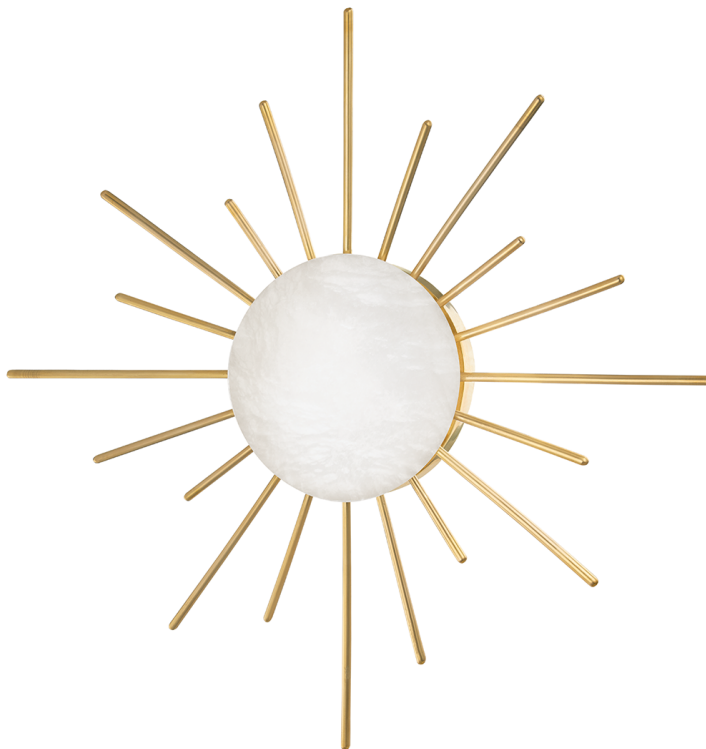

HAVANA

337-01-VB

Art nouveau meets midcentury Italian, the Havana wall sconce and chandelier indulge in of-the-moment, whimsical design. Available in aged brass, old bronze, and polished nickel, Havana is engaged in shape play and features a wavy arm and glossy opal globe shade. Available in small and large chandelier.

FINISHES

VINTAGE BRASS

Coastal Suitable Finish (EPM): No

DIMENSIONS

Height: 21.5"

Width/Diameter: 21.5"

Canopy/Backplate: 7"

Product Weight: 6lb

Extension: 2.75"

Top to Center: 10.75"

Canopy/Backplate Shape: Round

Sloped Ceiling Compatible: No

Living Finish: No

Uplight Only: No

Shade

Shade 1: Alabaster

Shade 1 Top Width: 7"

ELECTRICAL

Bulb 1

Bulb Included: N/A

Socket: Integrated LED

Max Wattage: 13

Bulb Quantity: 1

Bulb Included: No

Wire Length: 7"

Dimmer Type: ELV, TRIAC

Gem Box Required (2"x3"): No

Dark Sky: No

SHIPPING

Carton 1: 24" x 24" x 6"

Carton 1 Weight: 9lb

Shipping Method: Ground

Country of Origin: CN