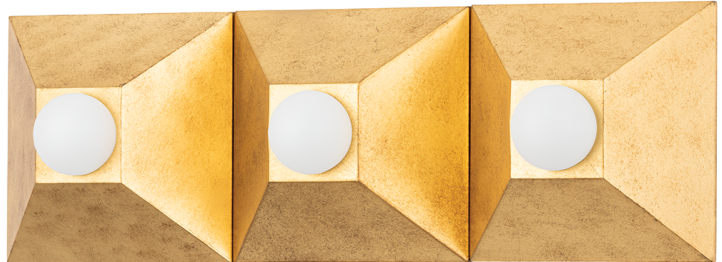

# MAX

325-03-VGL

Playing with shapes, Max gives simple geometry maximum style. A series of pyramid bases supporting round globe lights come together to form squares and rectangles. The vintage gold or silver leaf finishes add to the design's overall Hollywood glam feeling. Whether in a flush mount, sconce or bath and vanity, Max adds a chic vibe to any space.

## DIMENSIONS

Height: 6"

Width/Diameter: 18"

Product Weight: 5lb

Extension: 4.5"

Top to Center: 3"

Canopy/Backplate Shape: Square

Sloped Ceiling Compatible: No

## Shade

Shade 1 Bottom L/W: 0" / 10.35"

Shade 1 Height: 15"