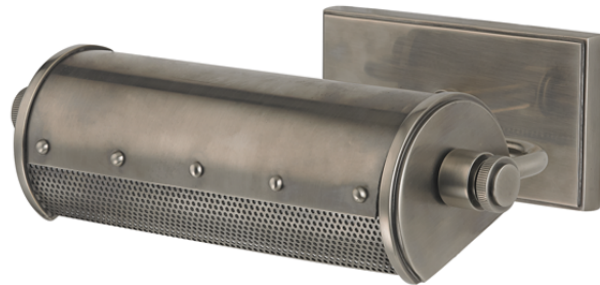

GAINES

2100-HN

FINISHES

HISTORIC NICKEL

Coastal Suitable Finish (EPM): No

DIMENSIONS

Height: 3.25"

Width/Diameter: 11"

Product Weight: 3lb

Extension: 8"

Top to Center: 1.75"

Canopy/Backplate Shape: Rectangle

Sloped Ceiling Compatible: No

Living Finish: No

Uplight Only: Yes

Shade

ELECTRICAL

Bulb 1

Bulb Included: No

Socket: E26 Medium Base

Bulb Type: T10-5.5

Max Wattage: 40

Bulb Quantity: 1

Bulb Included: No

Wire Length: 120"

Switch Type: N/A

Gem Box Required (2"x3"): Yes

Dark Sky: No

SHIPPING

Carton 1: 15" x 12" x 7"

Carton 1 Weight: 5lb

Shipping Method: Ground